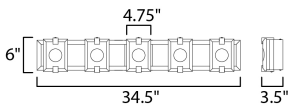

**MEASUREMENTS**

DIMENSION : 34.5" L 6" H x 3.5" Ext  
 BACK PLATE : 4.75" W x 5" H x 3" HCO  
 HANGING WEIGHT : 9.9 lb

**LAMPING**

INPUT VOLTAGE : 120V  
 LUMENS : 2,030 Rated (1,960 Del.)  
 BULB : 6W LED PCB Integrated , 30W Total  
 BULB INCLUDED : (Integrated)  
 DIMMABLE : ELV  
 CRI : 90 CRI  
 COLOR\_TEMP : 3000K