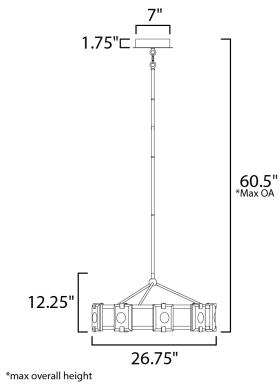

LAMPING

INPUT VOLTAGE : 120-277V
LUMENS : 3,535 Rated (2,430 Del.)
BULB : 6W LED PCB Integrated , 54W Total
BULB INCLUDED : (Integrated)
DIMMABLE : ELV
CRI : 90 CRI
COLOR_TEMP : 3000K