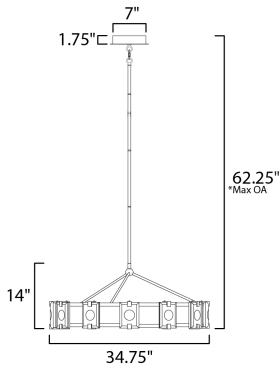

MEASUREMENTS

DIMENSION : 34.75" L x 34.75" W x 14" H
 MAX OAH : 62.25" OAH
 CANOPY : 7" W x 1.75" H x 7" L
 HANGING WEIGHT : 23.892 lb

LAMPING

INPUT VOLTAGE : 120-277V
 LUMENS : 4,060 Rated (2,830 Del.)
 BULB : 6W LED PCB Integrated , 72W Total
 BULB INCLUDED : (Integrated)
 DIMMABLE : ELV
 CRI : 90 CRI
 COLOR_TEMP : 3000K