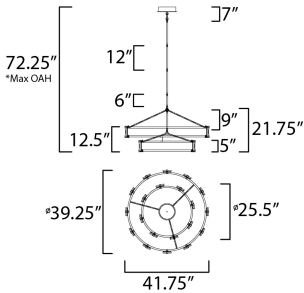

*max overall height

MEASUREMENTS

DIMENSION : 41.75" L x 41.75" W x 21.75" H
 MAX OAH : 72.25" OAH
 CANOPY : 7.75" W x 1.5" H x 7.75" L
 HANGING WEIGHT : 42.9 lb

LAMPING

INPUT VOLTAGE : 120-277V
 LUMENS : 5,300 Rated (4,000 Del.)
 BULB : 3.8W LED PCB Integrated , 76W Total
 BULB INCLUDED : (Integrated)
 DIMMABLE : ELV
 CRI : 90 CRI
 COLOR_TEMP : 3000K