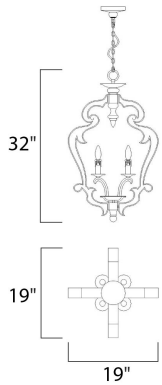

MEASUREMENTS

DIMENSION : 19.5" L x 19.5" W x 32" H
 HANGING WEIGHT : 13.88 lb

LAMPING

INPUT VOLTAGE : 120V
 BULB : 40W Incandescent E12 Candelabra , 160W Total
 BULB INCLUDED : (Not Included)
 DIMMABLE : Yes