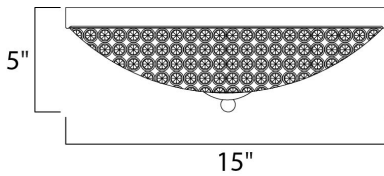

PRODUCT DESCRIPTION

MEASUREMENTS

DIMENSION : 15" L x 15" W x 5" H
 HANGING WEIGHT : 5.5 lb

LAMPING

INPUT VOLTAGE : 120V
 LUMENS : 2,000 Rated
 BULB : 4W LED G9 , 16W Total
 BULB INCLUDED : (Included)
 DIMMABLE : Yes
 COLOR_TEMP : 3000K