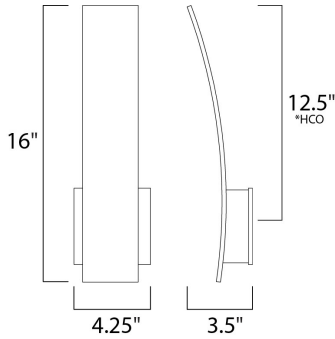

PRODUCT DESCRIPTION

MEASUREMENTS

DIMENSION : 4.25" W x 15.75" H x 3.5" Ext
MAX OAH : 4.33" W x 4.33" H
HANGING WEIGHT : 2.79 lb

LAMPING

INPUT VOLTAGE : 120V
LUMENS : 430 Rated (300 Del.)
BULB : 5W LED PCB Integrated , 5W Total
BULB INCLUDED : (Integrated)
DIMMABLE : Triac
CRI : 90 CRI
COLOR_TEMP : 3000K
LIGHTING_DIRECTION : Indirect

FINISHES OPTION

- Black (BK)
- Satin Aluminum (SA)
- White (WT)

MATERIAL

Aluminum

RATINGS

cETLus
Wet Location
ADA

ADDITIONAL

INSTALL UP/DOWN: Up
RATED LIFE 50000 Hours
OPERATING TEMPERATURE:
-20°C (-4°F), 40°C (104°F)

PHOTOMETRIC: Report Found Online

Always consult a qualified electrician before installing any lighting product.

Modifications or Customizations: Please email contract@studiomlighting.com
Sample Request: Please email order@studiomlighting.com with subject line "Sample Order_ [Project Name] / [Specifier/Designer]"
All samples are subject to Studio M approval and must show proof of project and/or explanation.

Job Name:	Job Type:
Quantity:	Comments: