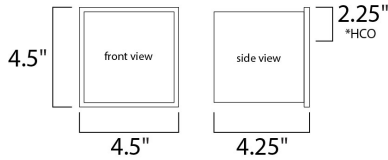

**PRODUCT DESCRIPTION**

\*height from center of outlet to the top of the fixture

**MEASUREMENTS**

DIMENSION : 4" W x 4" H x 4" Ext  
 MAX OAH : 4.33" W x 4.33" H  
 HANGING WEIGHT : 2.33 lb

**LAMPING**

INPUT VOLTAGE : 120-277V  
 LUMENS : 1,000 Rated (580 Del.)  
 BULB : 5W LED PCB Integrated , 10W Total  
 BULB INCLUDED : (Integrated)  
 DIMMABLE : Triac  
 CRI : 90 CRI  
 COLOR\_TEMP : 3000K  
 LIGHTING\_DIRECTION : Directional

**FINISHES OPTION**

- Black (BK)
- Bronze (BZ)
- Satin Aluminum (SA)

**MATERIAL**

Aluminum

**RATINGS**

cETLus  
 Wet Location  
 ADA

**ADDITIONAL**

INSTALL UP/DOWN: Up  
 RATED LIFE 50000 Hours  
 OPERATING TEMPERATURE:  
 -20°C (-4°F), 40°C (104°F)  
 PHOTOMETRIC: Report Found Online