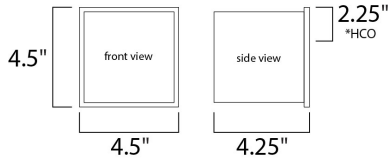

PRODUCT DESCRIPTION

*height from center of outlet to the top of the fixture

MEASUREMENTS

DIMENSION : 4" W x 4" H x 4" Ext
 MAX OAH : 4.33" W x 4.33" H
 HANGING WEIGHT : 2.33 lb

LAMPING

INPUT VOLTAGE : 120-277V
 LUMENS : 1,000 Rated (580 Del.)
 BULB : 5W LED PCB Integrated , 10W Total
 BULB INCLUDED : (Integrated)
 DIMMABLE : Triac
 CRI : 90 CRI
 COLOR_TEMP : 3000K
 LIGHTING_DIRECTION : Directional