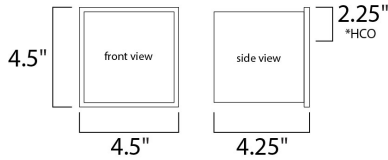

PRODUCT DESCRIPTION

*height from center of outlet to the top of the fixture

MEASUREMENTS

DIMENSION : 4" W x 4" H x 4" Ext
 MAX OAH : 4.33" W x 4.33" H
 HANGING WEIGHT : 2.33 lb

LAMPING

INPUT VOLTAGE : 120-277V
 LUMENS : 1,000 Rated (580 Del.)
 BULB : 5W LED PCB Integrated , 10W Total
 BULB INCLUDED : (Integrated)
 DIMMABLE : Triac
 CRI : 90 CRI
 COLOR_TEMP : 3000K
 LIGHTING_DIRECTION : Directional

FINISHES OPTION

-  Black (BK)
-  Bronze (BZ)
-  Satin Aluminum (SA)

MATERIAL

Aluminum

RATINGS

cETLus
 Wet Location
 ADA

ADDITIONAL

INSTALL UP/DOWN: Up
 RATED LIFE 50000 Hours
 OPERATING TEMPERATURE:
 -20°C (-4°F), 40°C (104°F)
 PHOTOMETRIC: Report Found Online