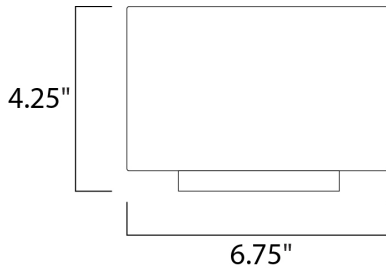

PRODUCT DESCRIPTION

MEASUREMENTS

DIMENSION : 6.75" W x 4.25" H x 1.75" Ext
 MAX OAH : 4.25" W x 4.25" H
 HANGING WEIGHT : 2.11 lb

LAMPING

INPUT VOLTAGE : 120V
 LUMENS : 750 Rated (510 Del.)
 BULB : 5W LED PCB Integrated , 10W Total
 BULB INCLUDED : (Integrated)
 DIMMABLE : Triac
 CRI : 90 CRI
 COLOR_TEMP : 3000K
 LIGHTING_DIRECTION : Directional