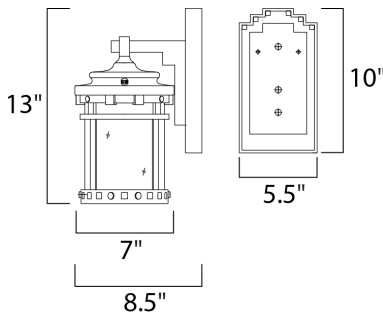

MEASUREMENTS

DIMENSION : 7" W x 13" H x 8.5" Ext
 BACK PLATE : 5.5" W x 10" H x 4" HCO
 HANGING WEIGHT : 3.96 lb

LAMPING

INPUT VOLTAGE : 120V
 BULB : 60W Incandescent E26 Medium , 60W Total
 BULB INCLUDED : (Not Included)
 DIMMABLE : Yes