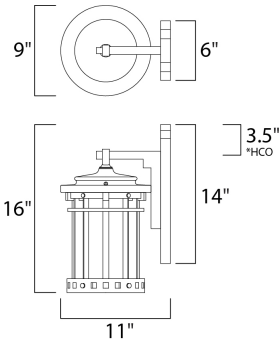

PRODUCT DESCRIPTION

Maxim Lighting's Santa Barbara VX Collection is made with Vivex, a material twice the strength of resin, is non-corrosive, UV resistant and backed with a 5-Year Limited Warranty. Santa Barbara VX features our Sienna finish and Seedy glass.

MEASUREMENTS

DIMENSION : 9" W x 16" H x 11" Ext
BACK PLATE : 6" W x 14" H x 3.5" HCO
HANGING WEIGHT : 7.04 lb

LAMPING

INPUT VOLTAGE : 120V
BULB : 40W Incandescent E12 Candelabra , 120W Total
BULB INCLUDED : (Not Included)
DIMMABLE : Yes

FINISHES OPTION

Sienna (SE)

GLASS

Seedy CD

MATERIAL

Vivex Resin Composite, Glass

RATINGS

cETLus
Wet Location

ADDITIONAL

OPERATING TEMPERATURE:
-20°C (-4°F), 40°C (104°F)

Always consult a qualified electrician before installing any lighting product.