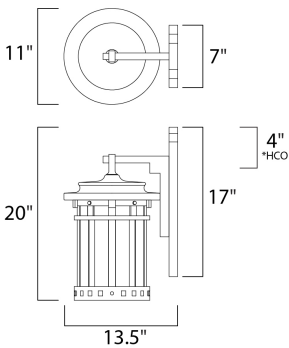

PRODUCT DESCRIPTION

Maxim Lighting's Santa Barbara VX Collection is made with Vivex, a material twice the strength of resin, is non-corrosive, UV resistant and backed with a 5-Year Limited Warranty. Santa Barbara VX features our Sienna finish and Seedy glass.

MEASUREMENTS

- DIMENSION : 11" W x 20" H x 13.5" Ext
- BACK PLATE : 7" W x 17" H x 4" HCO
- HANGING WEIGHT : 11.66 lb

LAMPING

- INPUT VOLTAGE : 120V
- BULB : 40W Incandescent E12 Candelabra , 120W Total
- BULB INCLUDED : (Not Included)
- DIMMABLE : Yes

FINISHES OPTION

- Sienna (SE)

GLASS

Seedy CD

MATERIAL

Vivex Resin Composite, Glass

RATINGS

cETLus
Wet Location

ADDITIONAL

OPERATING TEMPERATURE:
-20°C (-4°F), 40°C (104°F)

Always consult a qualified electrician before installing any lighting product.