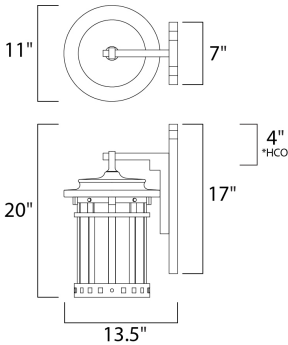

PRODUCT DESCRIPTION

Maxim Lighting's Santa Barbara VX Collection is made with Vivex, a material twice the strength of resin, is non-corrosive, UV resistant and backed with a 5-Year Limited Warranty. Santa Barbara VX features our Sienna finish and Seedy glass.

MEASUREMENTS

- DIMENSION : 11" W x 20" H x 13.5" Ext
- BACK PLATE : 7" W x 17" H x 4" HCO
- HANGING WEIGHT : 11.66 lb

LAMPING

- INPUT VOLTAGE : 120V
- BULB : 40W Incandescent E12 Candelabra , 120W Total
- BULB INCLUDED : (Not Included)
- DIMMABLE : Yes

FINISHES OPTION

- Sienna (SE)

GLASS

Seedy CD

MATERIAL

Vivex Resin Composite, Glass

RATINGS

cETLus
Wet Location

ADDITIONAL

OPERATING TEMPERATURE:
-20°C (-4°F), 40°C (104°F)

Always consult a qualified electrician before installing any lighting product.