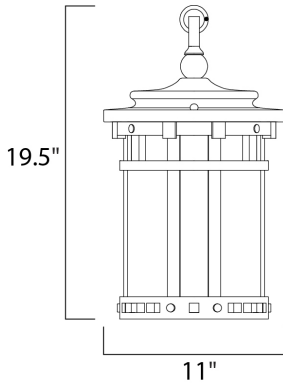

MEASUREMENTS

DIMENSION : 11" L x 11" W x 19.5" H
 MAX OAH : 93.5" OAH
 HANGING WEIGHT : 8.8 lb

LAMPING

INPUT VOLTAGE : 120V
 BULB : 40W Incandescent E12 Candelabra , 120W Total
 BULB INCLUDED : (Not Included)
 DIMMABLE : Yes