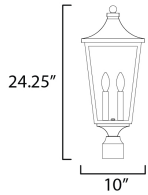

MEASUREMENTS

DIMENSION : 10" W x 24.25" H
 HANGING WEIGHT : 6.89 lb

LAMPING

INPUT VOLTAGE : 120V
 BULB : 40W Incandescent E12 Candelabra , 80W Total
 BULB INCLUDED : (Not Included)
 DIMMABLE : Y

FINISHES OPTION