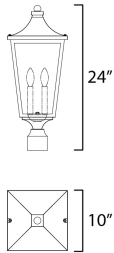

MEASUREMENTS

DIMENSION : 10" W x 24.25" H
 HANGING WEIGHT : 6.89 lb

LAMPING

INPUT VOLTAGE : 120V
 BULB : 40W Incandescent E12 Candelabra , 80W Total
 BULB INCLUDED : (Not Included)
 DIMMABLE : Y

FINISHES OPTION