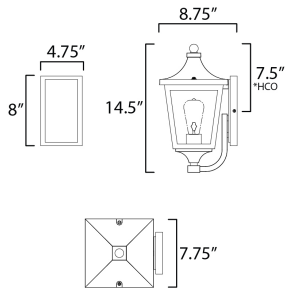

PRODUCT DESCRIPTION

Stately outdoor sconces reference classic lantern shapes and are constructed of Maxim's proprietary Vivex composite, a robust weather-resistant materials guaranteed to withstand harsh weather climates. Available in several sizes and illuminated with clusters of candle sockets, this is a timeless design built to last.

MEASUREMENTS

DIMENSION : 7.75" W x 14.5" H x 8.75" Ext
BACK PLATE : 4.75" W x 8" H x 7.5" HCO
HANGING WEIGHT : 4.14 lb

LAMPING

INPUT VOLTAGE : 120V
BULB : 60W Incandescent E26 Medium , 60W Total
BULB INCLUDED : (Not Included)
DIMMABLE : Y

FINISHES OPTION

Black (BK)

GLASS

Clear CL

MATERIAL

EPMM Vivex, Glass

RATINGS

cETLus
Wet Location

ADDITIONAL

INSTALL UP/DOWN: Up
OPERATING TEMPERATURE:
-20°C (-4°F), 40°C (104°F)

Always consult a qualified electrician before installing any lighting product.