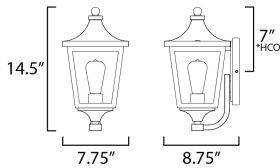

LAMPING

INPUT VOLTAGE : 120V
BULB : 60W Incandescent E26 Medium , 60W Total
BULB INCLUDED : (Not Included)
DIMMABLE : Y