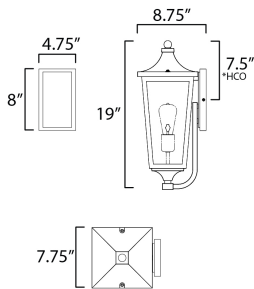

MEASUREMENTS

DIMENSION : 7.75" W x 19" H x 8.75" Ext
BACK PLATE : 4.75" W x 8" H x 7.5" HCO
HANGING WEIGHT : 5.63 lb

LAMPING

INPUT VOLTAGE : 120V
BULB : 60W Incandescent E26 Medium , 60W Total
BULB INCLUDED : (Not Included)
DIMMABLE : Y

Always consult a qualified electrician before installing any lighting product.