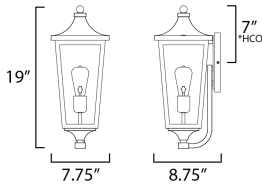

LAMPING

INPUT VOLTAGE : 120V
BULB : 60W Incandescent E26 Medium , 60W Total
BULB INCLUDED : (Not Included)
DIMMABLE : Y