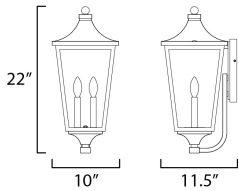

**MEASUREMENTS**

DIMENSION : 10" W x 22" H x 11.5" Ext  
 BACK PLATE : 6.25" W x 9.5" H x 14" HCO  
 HANGING WEIGHT : 8.69 lb

**LAMPING**

INPUT VOLTAGE : 120V  
 BULB : 40W Incandescent E12 Candelabra , 80W Total  
 BULB INCLUDED : (Not Included)  
 DIMMABLE : Y