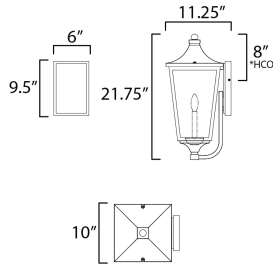

PRODUCT DESCRIPTION

Stately outdoor sconces reference classic lantern shapes and are constructed of Maxim's proprietary Vivex composite, a robust weather-resistant materials guaranteed to withstand harsh weather climates. Available in several sizes and illuminated with clusters of candle sockets, this is a timeless design built to last.

MEASUREMENTS

DIMENSION : 10" W x 22" H x 11.25" Ext
BACK PLATE : 6.25" W x 9.5" H x 14" HCO
HANGING WEIGHT : 8.69 lb

LAMPING

INPUT VOLTAGE : 120V
BULB : 40W Incandescent E12 Candelabra , 80W Total
BULB INCLUDED : (Not Included)
DIMMABLE : Y

FINISHES OPTION

Black (BK)

GLASS

Clear CL

MATERIAL

EPMM Vivex, Glass

RATINGS

cETLus
Wet Location

ADDITIONAL

INSTALL UP/DOWN: Up
OPERATING TEMPERATURE:
-20°C (-4°F), 40°C (104°F)

Always consult a qualified electrician before installing any lighting product.