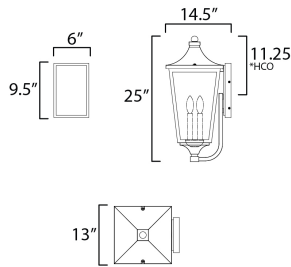

PRODUCT DESCRIPTION

Stately outdoor sconces reference classic lantern shapes and are constructed of Maxim's proprietary Vivex composite, a robust weather-resistant materials guaranteed to withstand harsh weather climates. Available in several sizes and illuminated with clusters of candle sockets, this is a timeless design built to last.

MEASUREMENTS

DIMENSION : 13" W x 25" H x 14.5" Ext
BACK PLATE : 6.5" W x 11.5" H x 11.25" HCO
HANGING WEIGHT : 5 lb

LAMPING

INPUT VOLTAGE : 120V
BULB : 60W Incandescent E12 Candelabra , 180W Total
BULB INCLUDED : (Not Included)

FINISHES OPTION

Black (BK)

GLASS

Clear CL

MATERIAL

EPMM Vivex, Glass

RATINGS

Wet Location

ADDITIONAL

INSTALL UP/DOWN: Up
OPERATING TEMPERATURE:
-20°C (-4°F), 40°C (104°F)

Always consult a qualified electrician before installing any lighting product.