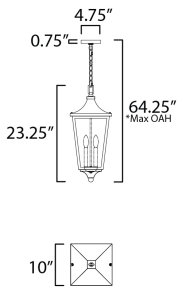

\*max overall height

**MEASUREMENTS**

DIMENSION : 10" W x 23.5" H  
 MAX OAH : 64.25" OAH  
 CANOPY : 4.75" W x 0.75" H x 4.75" L  
 HANGING WEIGHT : 8.01 lb

**LAMPING**

INPUT VOLTAGE : 120V  
 BULB : 40W Incandescent E12 Candelabra , 80W Total  
 BULB INCLUDED : (Not Included)  
 DIMMABLE : Y