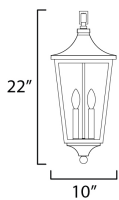

**MEASUREMENTS**

DIMENSION : 10" W x 23.5" H  
 CANOPY : 4.75" W x 0.75" H x 4.75" L  
 HANGING WEIGHT : 8.01 lb

**LAMPING**

INPUT VOLTAGE : 120V  
 BULB : 40W Incandescent E12 Candelabra , 80W Total  
 BULB INCLUDED : (Not Included)  
 DIMMABLE : Y