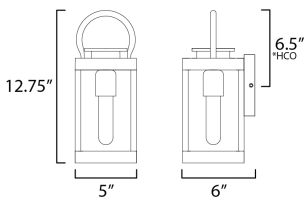

PRODUCT DESCRIPTION

Using our proprietary Vivex material developed for use in harsh climates, the Nassau series presents Coastal styling, historical in design, made of an appropriately specified material for just this application. Available in your choice of solid Black or a cool combination of White with Black accents, the lanterns protect clusters of candelabras with clear glass panels. Add filament lamps to the lanterns to complete the look.

MEASUREMENTS

DIMENSION : 5" W x 12.75" H x 6" Ext
BACK PLATE : 5" W x 5" H x 6.5" HCO
HANGING WEIGHT : 3.1 lb

LAMPING

INPUT VOLTAGE : 120V
BULB : 60W Incandescent E26 Medium , 60W Total
BULB INCLUDED : (Not Included)
DIMMABLE : Y

FINISHES OPTION

- ☐ Black (BK)
- ☒ White / Black (WTBK)

GLASS

Clear CL

MATERIAL

EPMM Vivex, Glass

RATINGS

cETLus
Wet Location

ADDITIONAL

INSTALL UP/DOWN: Down
OPERATING TEMPERATURE:
-20°C (-4°F), 40°C (104°F)

Always consult a qualified electrician before installing any lighting product.