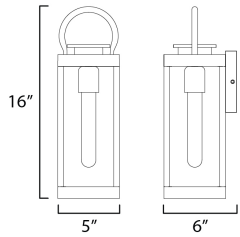

MEASUREMENTS

DIMENSION : 5" W x 16" H x 6" Ext
 BACK PLATE : 5" W x 5" H x 9.5" HCO
 HANGING WEIGHT : 3.78 lb

LAMPING

INPUT VOLTAGE : 120V
 BULB : 60W Incandescent E26 Medium , 60W Total
 BULB INCLUDED : (Not Included)
 DIMMABLE : Y