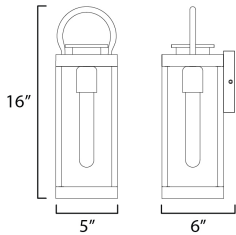

MEASUREMENTS

DIMENSION : 5" W x 16" H x 6" Ext
 BACK PLATE : 5" W x 5" H x 9.5" HCO
 HANGING WEIGHT : 3.78 lb

LAMPING

INPUT VOLTAGE : 120V
 BULB : 60W Incandescent E26 Medium , 60W Total
 BULB INCLUDED : (Not Included)
 DIMMABLE : Y