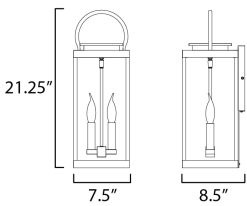

MEASUREMENTS

DIMENSION : 7.5" W x 21.25" H x 8.5" Ext
 BACK PLATE : 7.5" W x 8.75" H x 12" HCO
 HANGING WEIGHT : 7.99 lb

LAMPING

INPUT VOLTAGE : 120V
 BULB : 60W Incandescent E12 Candelabra , 120W Total
 BULB INCLUDED : (Not Included)
 DIMMABLE : Y