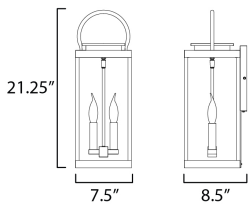

MEASUREMENTS

DIMENSION : 7.5" W x 21.25" H x 8.5" Ext
 BACK PLATE : 7.5" W x 8.75" H x 12" HCO
 HANGING WEIGHT : 7.986 lb

LAMPING

INPUT VOLTAGE : 120V
 BULB : 60W Incandescent E12 Candelabra , 120W Total
 BULB INCLUDED : (Not Included)
 DIMMABLE : Y