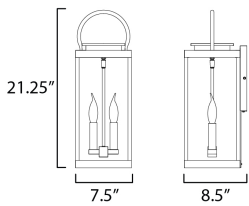

MEASUREMENTS

DIMENSION : 7.5" W x 21.25" H x 8.5" Ext
 BACK PLATE : 7.5" W x 8.75" H x 12" HCO
 HANGING WEIGHT : 7.986 lb

LAMPING

INPUT VOLTAGE : 120V
 BULB : 60W Incandescent E12 Candelabra , 120W Total
 BULB INCLUDED : (Not Included)
 DIMMABLE : Y