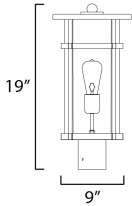

MEASUREMENTS

DIMENSION : 9" W x 19" H
 HANGING WEIGHT : 4.18 lb

LAMPING

INPUT VOLTAGE : 120V
 BULB : 60W Incandescent E26 Medium , 60W Total
 BULB INCLUDED : (Not Included)
 DIMMABLE : Y

FINISHES OPTION

 Black (BK)