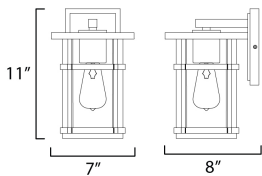

MEASUREMENTS

DIMENSION : 7" W x 11" H x 8" Ext
 BACK PLATE : 4.75" W x 6.5" H x 7.75" HCO
 HANGING WEIGHT : 2.55 lb

LAMPING

INPUT VOLTAGE : 120V
 BULB : 60W Incandescent E26 Medium , 60W Total
 BULB INCLUDED : (Not Included)
 DIMMABLE : Y