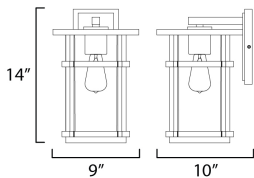

**MEASUREMENTS**

DIMENSION : 9" W x 14" H x 10" Ext  
 BACK PLATE : 4.75" W x 8" H x 10" HCO  
 HANGING WEIGHT : 4.4 lb

**LAMPING**

INPUT VOLTAGE : 120V  
 BULB : 60W Incandescent E26 Medium , 60W Total  
 BULB INCLUDED : (Not Included)  
 DIMMABLE : Y