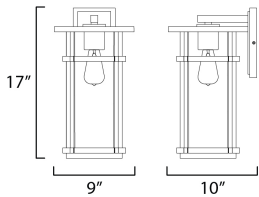

MEASUREMENTS

DIMENSION : 9" W x 17" H x 10" Ext
 BACK PLATE : 4.75" W x 8" H x 13" HCO
 HANGING WEIGHT : 4.97 lb

LAMPING

INPUT VOLTAGE : 120V
 BULB : 60W Incandescent E26 Medium , 60W Total
 BULB INCLUDED : (Not Included)
 DIMMABLE : Y