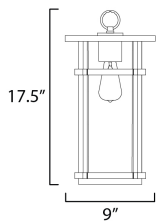

MEASUREMENTS

DIMENSION : 9" W x 17.5" H
 CANOPY : 5.25" W x 0.75" H
 HANGING WEIGHT : 5.06 lb

LAMPING

INPUT VOLTAGE : 120V
 BULB : 60W Incandescent E26 Medium , 60W Total
 BULB INCLUDED : (Not Included)
 DIMMABLE : Y