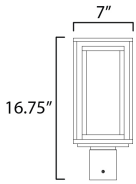

PRODUCT DESCRIPTION

A dual framed structure creates dimension on these outdoor lighting fixtures that is both contemporary and transitional. The construction consists of two frames of square tubing and squared components. The inner frame's Clear Seedy glass reduces glare from the light and appears dirt-free for longer periods. This is a comprehensive collection to brighten all areas of your outdoor space, available in various sized sconces as well as hanging and post configurations.

MEASUREMENTS

DIMENSION : 7" L x 7" W x 16.75" H
 HANGING WEIGHT : 4.42 lb

LAMPING

INPUT VOLTAGE : 120V
 BULB : 60W Incandescent E26 Medium , 60W Total
 BULB INCLUDED : (Not Included)
 DIMMABLE : Triac or ELV