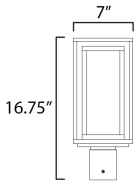

**PRODUCT DESCRIPTION**

A dual framed structure creates dimension on these outdoor lighting fixtures that is both contemporary and transitional. The construction consists of two frames of square tubing and squared components. The inner frame's Clear Seedy glass reduces glare from the light and appears dirt-free for longer periods. This is a comprehensive collection to brighten all areas of your outdoor space, available in various sized sconces as well as hanging and post configurations.

**MEASUREMENTS**

DIMENSION : 7" L x 7" W x 16.75" H  
 HANGING WEIGHT : 4.42 lb

**LAMPING**

INPUT VOLTAGE : 120V  
 BULB : 60W Incandescent E26 Medium , 60W Total  
 BULB INCLUDED : (Not Included)  
 DIMMABLE : Y