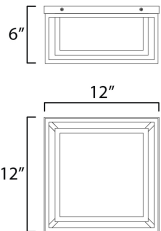

PRODUCT DESCRIPTION

A dual framed structure creates dimension on these outdoor lighting fixtures that is both contemporary and transitional. The construction consists of two frames of square tubing and squared components. The inner frame's Clear Seedy glass reduces glare from the light and appears dirt-free for longer periods. This is a comprehensive collection to brighten all areas of your outdoor space, available in various sized sconces as well as hanging and post configurations.

MEASUREMENTS

DIMENSION : 12" L x 12" W x 6" H
 HANGING WEIGHT : 5.61 lb

LAMPING

INPUT VOLTAGE : 120V
 BULB : 60W Incandescent E26 Medium , 120W Total
 BULB INCLUDED : (Not Included)
 DIMMABLE : Y

FINISHES OPTION