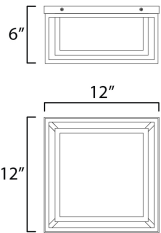

PRODUCT DESCRIPTION

A dual framed structure creates dimension on these outdoor lighting fixtures that is both contemporary and transitional. The construction consists of two frames of square tubing and squared components. The inner frame's Clear Seedy glass reduces glare from the light and appears dirt-free for longer periods. This is a comprehensive collection to brighten all areas of your outdoor space, available in various sized sconces as well as hanging and post configurations.

MEASUREMENTS

DIMENSION : 12" L x 12" W x 6" H
 HANGING WEIGHT : 5.61 lb

LAMPING

INPUT VOLTAGE : 120V
 BULB : 60W Incandescent E26 Medium , 120W Total
 BULB INCLUDED : (Not Included)
 DIMMABLE : Triac or ELV