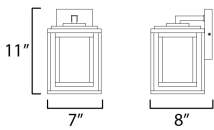

PRODUCT DESCRIPTION

A dual framed structure creates dimension on these outdoor lighting fixtures that is both contemporary and transitional. The construction consists of two frames of square tubing and squared components. The inner frame's Clear Seedy glass reduces glare from the light and appears dirt-free for longer periods. This is a comprehensive collection to brighten all areas of your outdoor space, available in various sized sconces as well as hanging and post configurations.

MEASUREMENTS

DIMENSION : 7" W x 11" H x 8" Ext
 BACK PLATE : 4.75" W x 6.5" H x 7.75" HCO
 HANGING WEIGHT : 3.65 lb

LAMPING

INPUT VOLTAGE : 120V
 BULB : 60W Incandescent E26 Medium , 60W Total
 BULB INCLUDED : (Not Included)
 DIMMABLE : Triac or ELV
 LIGHTING_DIRECTION : Down