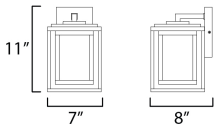

PRODUCT DESCRIPTION

A dual framed structure creates dimension on these outdoor lighting fixtures that is both contemporary and transitional. The construction consists of two frames of square tubing and squared components. The inner frame's Clear Seedy glass reduces glare from the light and appears dirt-free for longer periods. This is a comprehensive collection to brighten all areas of your outdoor space, available in various sized sconces as well as hanging and post configurations.

MEASUREMENTS

DIMENSION : 7" W x 11" H x 8" Ext
 BACK PLATE : 4.75" W x 6.5" H x 7.75" HCO
 HANGING WEIGHT : 3.65 lb

LAMPING

INPUT VOLTAGE : 120V
 BULB : 60W Incandescent E26 Medium , 60W Total
 BULB INCLUDED : (Not Included)
 DIMMABLE : Y
 LIGHTING_DIRECTION : Down