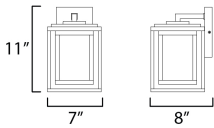

**PRODUCT DESCRIPTION**

A dual framed structure creates dimension on these outdoor lighting fixtures that is both contemporary and transitional. The construction consists of two frames of square tubing and squared components. The inner frame's Clear Seedy glass reduces glare from the light and appears dirt-free for longer periods. This is a comprehensive collection to brighten all areas of your outdoor space, available in various sized sconces as well as hanging and post configurations.

**MEASUREMENTS**

DIMENSION : 7" W x 11" H x 8" Ext  
 BACK PLATE : 4.75" W x 6.5" H x 7.75" HCO  
 HANGING WEIGHT : 3.65 lb

**LAMPING**

INPUT VOLTAGE : 120V  
 BULB : 60W Incandescent E26 Medium , 60W Total  
 BULB INCLUDED : (Not Included)  
 DIMMABLE : Triac or ELV  
 LIGHTING\_DIRECTION : Down