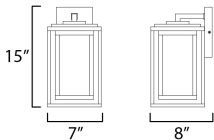

PRODUCT DESCRIPTION

A dual framed structure creates dimension on these outdoor lighting fixtures that is both contemporary and transitional. The construction consists of two frames of square tubing and squared components. The inner frame's Clear Seedy glass reduces glare from the light and appears dirt-free for longer periods. This is a comprehensive collection to brighten all areas of your outdoor space, available in various sized sconces as well as hanging and post configurations.

MEASUREMENTS

DIMENSION : 7" W x 15" H x 8" Ext
 BACK PLATE : 4.75" W x 6.5" H x 11.75" HCO
 HANGING WEIGHT : 4.73 lb

LAMPING

INPUT VOLTAGE : 120V
 BULB : 60W Incandescent E26 Medium , 60W Total
 BULB INCLUDED : (Not Included)
 DIMMABLE : Y
 LIGHTING_DIRECTION : Down