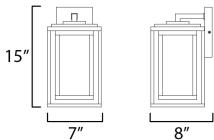

PRODUCT DESCRIPTION

A dual framed structure creates dimension on these outdoor lighting fixtures that is both contemporary and transitional. The construction consists of two frames of square tubing and squared components. The inner frame's Clear Seedy glass reduces glare from the light and appears dirt-free for longer periods. This is a comprehensive collection to brighten all areas of your outdoor space, available in various sized sconces as well as hanging and post configurations.

MEASUREMENTS

DIMENSION : 7" W x 15" H x 8" Ext
 BACK PLATE : 4.75" W x 6.5" H x 11.75" HCO
 HANGING WEIGHT : 4.73 lb

LAMPING

INPUT VOLTAGE : 120V
 BULB : 60W Incandescent E26 Medium , 60W Total
 BULB INCLUDED : (Not Included)
 DIMMABLE : Triac or ELV
 LIGHTING_DIRECTION : Down