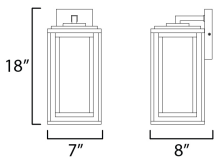

PRODUCT DESCRIPTION

A dual framed structure creates dimension on these outdoor lighting fixtures that is both contemporary and transitional. The construction consists of two frames of square tubing and squared components. The inner frame's Clear Seedy glass reduces glare from the light and appears dirt-free for longer periods. This is a comprehensive collection to brighten all areas of your outdoor space, available in various sized sconces as well as hanging and post configurations.

MEASUREMENTS

DIMENSION : 7" W x 18" H x 8" Ext
 BACK PLATE : 4.75" W x 6.5" H x 14.75" HCO
 HANGING WEIGHT : 5.48 lb

LAMPING

INPUT VOLTAGE : 120V
 BULB : 60W Incandescent E26 Medium , 60W Total
 BULB INCLUDED : (Not Included)
 DIMMABLE : Y
 LIGHTING_DIRECTION : Down