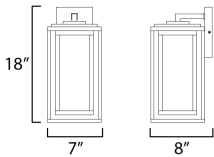

PRODUCT DESCRIPTION

A dual framed structure creates dimension on these outdoor lighting fixtures that is both contemporary and transitional. The construction consists of two frames of square tubing and squared components. The inner frame's Clear Seedy glass reduces glare from the light and appears dirt-free for longer periods. This is a comprehensive collection to brighten all areas of your outdoor space, available in various sized sconces as well as hanging and post configurations.

MEASUREMENTS

DIMENSION : 7" W x 18" H x 8" Ext
 BACK PLATE : 4.75" W x 6.5" H x 14.75" HCO
 HANGING WEIGHT : 5.48 lb

LAMPING

INPUT VOLTAGE : 120V
 BULB : 60W Incandescent E26 Medium , 60W Total
 BULB INCLUDED : (Not Included)
 DIMMABLE : Y
 LIGHTING_DIRECTION : Down