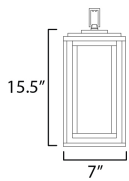

PRODUCT DESCRIPTION

A dual framed structure creates dimension on these outdoor lighting fixtures that is both contemporary and transitional. The construction consists of two frames of square tubing and squared components. The inner frame's Clear Seedy glass reduces glare from the light and appears dirt-free for longer periods. This is a comprehensive collection to brighten all areas of your outdoor space, available in various sized sconces as well as hanging and post configurations.

MEASUREMENTS

DIMENSION : 7" L x 7" W x 15.5" H
 CANOPY : 5" W x 1" H x 5" L
 HANGING WEIGHT : 5.06 lb

LAMPING

INPUT VOLTAGE : 120V
 BULB : 60W Incandescent E26 Medium , 60W Total
 BULB INCLUDED : (Not Included)
 DIMMABLE : Triac or ELV