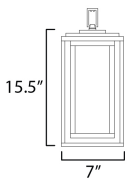

PRODUCT DESCRIPTION

A dual framed structure creates dimension on these outdoor lighting fixtures that is both contemporary and transitional. The construction consists of two frames of square tubing and squared components. The inner frame's Clear Seedy glass reduces glare from the light and appears dirt-free for longer periods. This is a comprehensive collection to brighten all areas of your outdoor space, available in various sized sconces as well as hanging and post configurations.

MEASUREMENTS

DIMENSION : 7" L x 7" W x 15.5" H
 CANOPY : 5" W x 1" H x 5" L
 HANGING WEIGHT : 5.06 lb

LAMPING

INPUT VOLTAGE : 120V
 BULB : 60W Incandescent E26 Medium , 60W Total
 BULB INCLUDED : (Not Included)
 DIMMABLE : Y