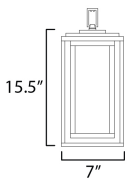

PRODUCT DESCRIPTION

A dual framed structure creates dimension on these outdoor lighting fixtures that is both contemporary and transitional. The construction consists of two frames of square tubing and squared components. The inner frame's Clear Seedy glass reduces glare from the light and appears dirt-free for longer periods. This is a comprehensive collection to brighten all areas of your outdoor space, available in various sized sconces as well as hanging and post configurations.

MEASUREMENTS

DIMENSION : 7" L x 7" W x 15.5" H
 CANOPY : 5" W x 1" H x 5" L
 HANGING WEIGHT : 5.06 lb

LAMPING

INPUT VOLTAGE : 120V
 BULB : 60W Incandescent E26 Medium , 60W Total
 BULB INCLUDED : (Not Included)
 DIMMABLE : Triac or ELV