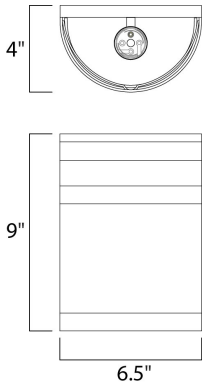

MEASUREMENTS

DIMENSION : 6.5" W x 9" H x 4" Ext
 BACK PLATE : 6.5" W x 9" H x 3.5" HCO
 HANGING WEIGHT : 3 lb

LAMPING

INPUT VOLTAGE : 120V
 BULB : 60W Incandescent E26 Medium , 60W Total
 BULB INCLUDED : (Not Included)
 DIMMABLE : Yes