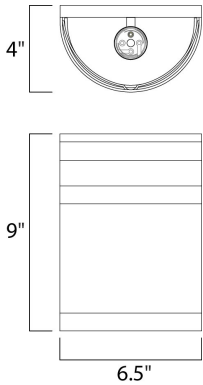

**MEASUREMENTS**

DIMENSION : 6.5" W x 9" H x 4" Ext  
 BACK PLATE : 6.5" W x 9" H x 3.5" HCO  
 HANGING WEIGHT : 3 lb

**LAMPING**

INPUT VOLTAGE : 120V  
 BULB : 60W Incandescent E26 Medium , 60W Total  
 BULB INCLUDED : (Not Included)  
 DIMMABLE : Yes