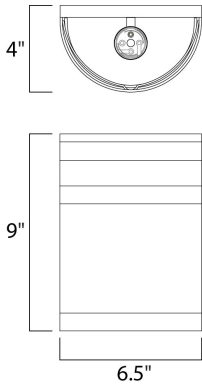

**MEASUREMENTS**

DIMENSION : 6.5" W x 9" H x 4" Ext  
 BACK PLATE : 6.5" W x 9" H x 3.5" HCO  
 HANGING WEIGHT : 3 lb

**LAMPING**

INPUT VOLTAGE : 120V  
 BULB : 60W Incandescent E26 Medium , 60W Total  
 BULB INCLUDED : (Not Included)  
 DIMMABLE : Yes