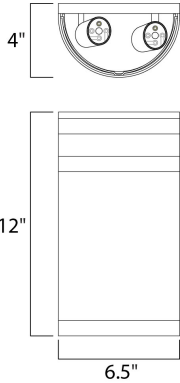

MEASUREMENTS

DIMENSION : 6.5" W x 12" H x 4" Ext
 BACK PLATE : 6.5" W x 12" H x 6" HCO
 HANGING WEIGHT : 4.63 lb

LAMPING

INPUT VOLTAGE : 120V
 BULB : 60W Incandescent E26 Medium , 120W Total
 BULB INCLUDED : (Not Included)
 DIMMABLE : Yes