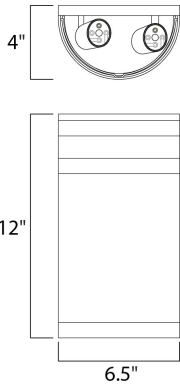

**MEASUREMENTS**

DIMENSION : 6.5" W x 12" H x 4" Ext  
 BACK PLATE : 6.5" W x 12" H x 6" HCO  
 HANGING WEIGHT : 4.63 lb

**LAMPING**

INPUT VOLTAGE : 120V  
 BULB : 60W Incandescent E26 Medium , 120W Total  
 BULB INCLUDED : (Not Included)  
 DIMMABLE : Yes