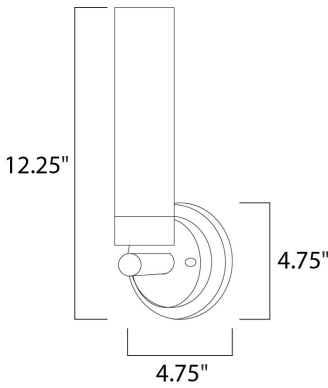

PRODUCT DESCRIPTION

Cilandro is a contemporary style collection from Maxim Lighting International in Satin Nickel finish with White glass.

MEASUREMENTS

DIMENSION : 4.75" W x 12.25" H x 4" Ext
 MAX OAH : 4.75" W x 4.75" H
 HANGING WEIGHT : 1.54 lb

LAMPING

INPUT VOLTAGE : 120V
 BULB : 40W Incandescent E26 Medium T10 , 40W Total
 BULB INCLUDED : (Not Included)
 DIMMABLE : Yes
 LIGHTING_DIRECTION : Up

FINISHES OPTION

 Satin Nickel (SN)

GLASS

Matt White MW