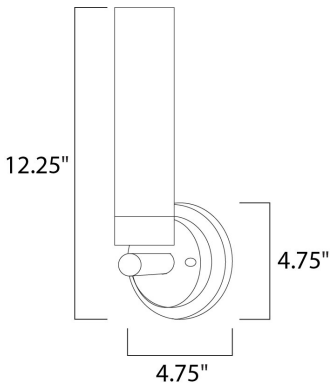

**PRODUCT DESCRIPTION**

Cilandro is a contemporary style collection from Maxim Lighting International in Satin Nickel finish with White glass.

**MEASUREMENTS**

DIMENSION : 4.75" W x 12.25" H x 4" Ext  
 MAX OAH : 4.75" W x 4.75" H  
 HANGING WEIGHT : 1.54 lb

**LAMPING**

INPUT VOLTAGE : 120V  
 BULB : 40W Incandescent E26 Medium T10 , 40W Total  
 BULB INCLUDED : (Not Included)  
 DIMMABLE : Yes  
 LIGHTING\_DIRECTION : Up

**FINISHES OPTION**

 Satin Nickel (SN)

**GLASS**

Matt White MW

**MATERIAL**

Glass

**RATINGS**

cULus  
 Damp Location  
 ADA

**ADDITIONAL**

INSTALL UP/DOWN: Up  
 OPERATING TEMPERATURE:  
 -20°C (-4°F), 40°C (104°F)