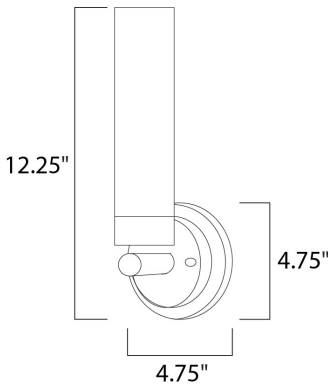

**PRODUCT DESCRIPTION**

Cilandro is a contemporary style collection from Maxim Lighting International in Satin Nickel finish with White glass.

**MEASUREMENTS**

DIMENSION : 4.75" W x 12.25" H x 4" Ext  
 MAX OAH : 4.75" W x 4.75" H  
 HANGING WEIGHT : 1.54 lb

**LAMPING**

INPUT VOLTAGE : 120V  
 BULB : 40W Incandescent E26 Medium T10 , 40W Total  
 BULB INCLUDED : (Not Included)  
 DIMMABLE : Yes  
 LIGHTING\_DIRECTION : Up

**FINISHES OPTION**

 Satin Nickel (SN)

**GLASS**

Matt White MW

**MATERIAL**

Glass

**RATINGS**

cULus  
 Damp Location  
 ADA

**ADDITIONAL**

INSTALL UP/DOWN: Up  
 OPERATING TEMPERATURE:  
 -20°C (-4°F), 40°C (104°F)