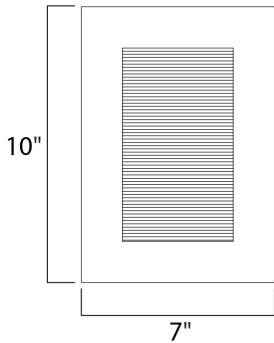

**PRODUCT DESCRIPTION**

This great architectural outdoor design provides illumination from two places. A slash of light washes down the grated diffuser and out away from the wall while additional light is directed out the bottom straight down that washes the wall and illuminates the walkway below. Available In three sizes and finished in Architectural Bronze.

**MEASUREMENTS**

DIMENSION : 7" W x 10" H x 2" Ext  
 BACK PLATE : 7" W x 10" H x 5" HCO  
 HANGING WEIGHT : 3.96 lb

**LAMPING**

INPUT VOLTAGE : 120V  
 LUMENS : 960 Rated (390 Del.)  
 BULB : 8W LED PCB Integrated , 16W Total  
 BULB INCLUDED : (Integrated)  
 DIMMABLE : Triac CL  
 CRI : 90+ CRI  
 COLOR\_TEMP : 3000K  
 LIGHTING\_DIRECTION : Down