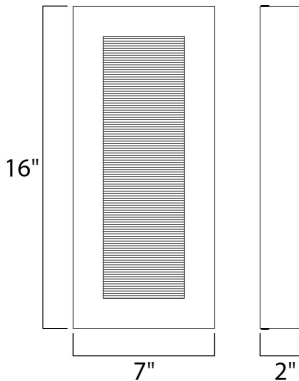

PRODUCT DESCRIPTION

This great architectural outdoor design provides illumination from two places. A slash of light washes down the grated diffuser and out away from the wall while additional light is directed out the bottom straight down that washes the wall and illuminates the walkway below. Available In three sizes and finished in Architectural Bronze.

MEASUREMENTS

DIMENSION : 7" W x 16" H x 2" Ext
 BACK PLATE : 7" W x 16" H x 8" HCO
 HANGING WEIGHT : 5.72 lb

LAMPING

INPUT VOLTAGE : 120V
 LUMENS : 960 Rated (390 Del.)
 BULB : 8W LED PCB Integrated , 16W Total
 BULB INCLUDED : (Integrated)
 DIMMABLE : Triac CL
 CRI : 90+ CRI
 COLOR_TEMP : 3000K
 LIGHTING_DIRECTION : Down