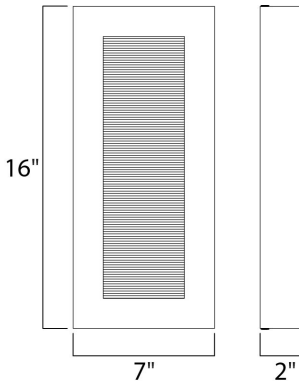

**PRODUCT DESCRIPTION**

This great architectural outdoor design provides illumination from two places. A slash of light washes down the grated diffuser and out away from the wall while additional light is directed out the bottom straight down that washes the wall and illuminates the walkway below. Available In three sizes and finished in Architectural Bronze.

**MEASUREMENTS**

DIMENSION : 7" W x 16" H x 2" Ext  
 BACK PLATE : 7" W x 16" H x 8" HCO  
 HANGING WEIGHT : 5.72 lb

**LAMPING**

INPUT VOLTAGE : 120V  
 LUMENS : 960 Rated (390 Del.)  
 BULB : 8W LED PCB Integrated , 16W Total  
 BULB INCLUDED : (Integrated)  
 DIMMABLE : Triac CL  
 CRI : 90+ CRI  
 COLOR\_TEMP : 3000K  
 LIGHTING\_DIRECTION : Down