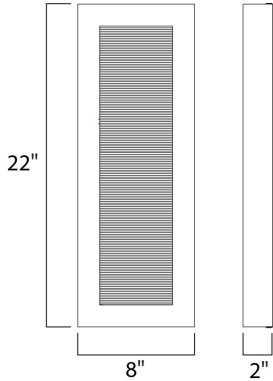

**PRODUCT DESCRIPTION**

This great architectural outdoor design provides illumination from two places. A slash of light washes down the grated diffuser and out away from the wall while additional light is directed out the bottom straight down that washes the wall and illuminates the walkway below. Available In three sizes and finished in Architectural Bronze.

**MEASUREMENTS**

DIMENSION : 8" W x 22" H x 2" Ext  
 BACK PLATE : 7" W x 16" H x 8" HCO  
 HANGING WEIGHT : 8.536 lb

**LAMPING**

INPUT VOLTAGE : 120V  
 LUMENS : 1,440 Rated (580 Del.)  
 BULB : 12W LED PCB Integrated , 24W Total  
 BULB INCLUDED : (Integrated)  
 DIMMABLE : Triac CL  
 CRI : 90+ CRI  
 COLOR\_TEMP : 3000K  
 LIGHTING\_DIRECTION : Down