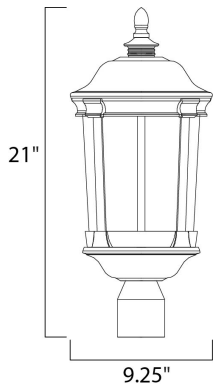

PRODUCT DESCRIPTION

MEASUREMENTS

DIMENSION : 9.25" L x 9.25" W x 21" H
 HANGING WEIGHT : 5.7 lb

LAMPING

INPUT VOLTAGE : 120V
 LUMENS : 840 Rated
 BULB : 12W LED PCB Integrated , 12W Total
 BULB INCLUDED : (Integrated)
 DIMMABLE : Triac CL
 CRI : 80+ CRI
 COLOR_TEMP : 3000K