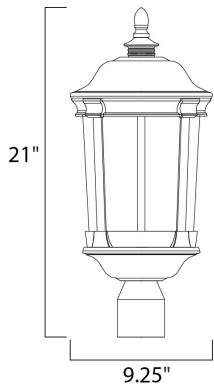

**PRODUCT DESCRIPTION**

**MEASUREMENTS**

DIMENSION : 9.25" L x 9.25" W x 21" H  
 HANGING WEIGHT : 5.7 lb

**LAMPING**

INPUT VOLTAGE : 120V  
 LUMENS : 840 Rated  
 BULB : 12W LED PCB Integrated , 12W Total  
 BULB INCLUDED : (Integrated)  
 DIMMABLE : Triac CL  
 CRI : 80+ CRI  
 COLOR\_TEMP : 3000K