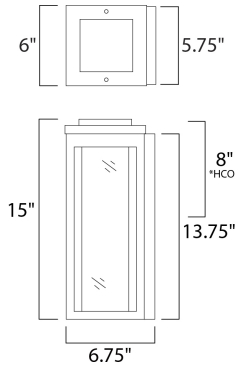

LAMPING

INPUT VOLTAGE : 120V
LUMENS : 840 Rated (650 Del.)
BULB : 12W LED AC Integrated , 12W Total
BULB INCLUDED : (Integrated)
DIMMABLE : Electronic Low Voltage (ELV)
CRI : 90+ CRI
COLOR_TEMP : 3000K