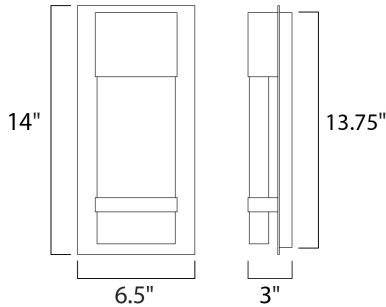

MEASUREMENTS

DIMENSION : 6.5" W x 13.75" H x 2.5" Ext
 BACK PLATE : 6.5" W x 13.75" H x 6.5" HCO
 HANGING WEIGHT : 5.51 lb

LAMPING

INPUT VOLTAGE : 120V
 LUMENS : 600 Rated (550 Del.)
 BULB : 12W LED PCB Integrated , 12W Total
 BULB INCLUDED : (Integrated)
 DIMMABLE : No
 CRI : 90+ CRI
 COLOR_TEMP : 3000K