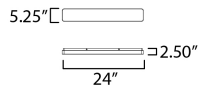

MEASUREMENTS

DIMENSION : 24" L x 5.25" W x 2.5" H
 CANOPY : 4.25" W x 0.75" H x 22.63" L
 HANGING WEIGHT : 1 lb

LAMPING

INPUT VOLTAGE : 120-277V
 LUMENS : 1,400 Rated (1,200 Del.)
 BULB : 15W LED DC Integrated , 15W Total
 BULB INCLUDED : (Integrated)
 DIMMABLE : Y
 CRI : 90 CRI
 COLOR_TEMP : 27-30-35-40-50K