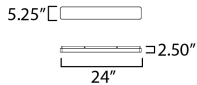

**MEASUREMENTS**

DIMENSION : 24" L x 5.25" W x 2.5" H  
 CANOPY : 4.25" W x 0.75" H x 22.63" L  
 HANGING WEIGHT : 1 lb

**LAMPING**

INPUT VOLTAGE : 120-277V  
 LUMENS : 1,400 Rated (1,200 Del.)  
 BULB : 15W LED DC Integrated , 15W Total  
 BULB INCLUDED : (Integrated)  
 DIMMABLE : Y  
 CRI : 90 CRI  
 COLOR\_TEMP : 27-30-35-40-50K