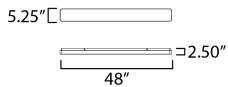

MEASUREMENTS

DIMENSION : 48" L x 5.25" W x 2.5" H
 CANOPY : 4.2" W x 0.75" H x 46.41" L
 HANGING WEIGHT : 2 lb

LAMPING

INPUT VOLTAGE : 120-277V
 LUMENS : 2,630 Rated (2,250 Del.)
 BULB : 30W LED DC Integrated , 30W Total
 BULB INCLUDED : (Integrated)
 DIMMABLE : Y
 CRI : 90 CRI
 COLOR_TEMP : 27-30-35-40-50K