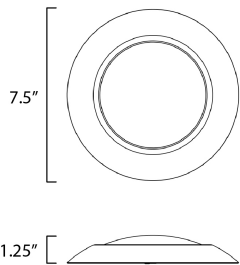

PRODUCT DESCRIPTION

This very compact LED flush mount directly installs on any 4" junction box and gives the look of a recessed trim. Constructed of Die Cast Aluminum, the Diverse luminaire is dimmable and approved for wet or damp locations so it can be used in virtually any ceiling application, including showers.

MEASUREMENTS

DIMENSION : 7.5" L x 7.5" W x 1.25" H
 HANGING WEIGHT : 0.54 lb

LAMPING

INPUT VOLTAGE : 120V
 LUMENS : 1,200 Rated (1,000 Del.)
 BULB : 13.5W LED PCB Integrated , 14W Total
 BULB INCLUDED : (Integrated)
 DIMMABLE : Triac CL
 CRI : 90 CRI
 COLOR_TEMP : 3000K